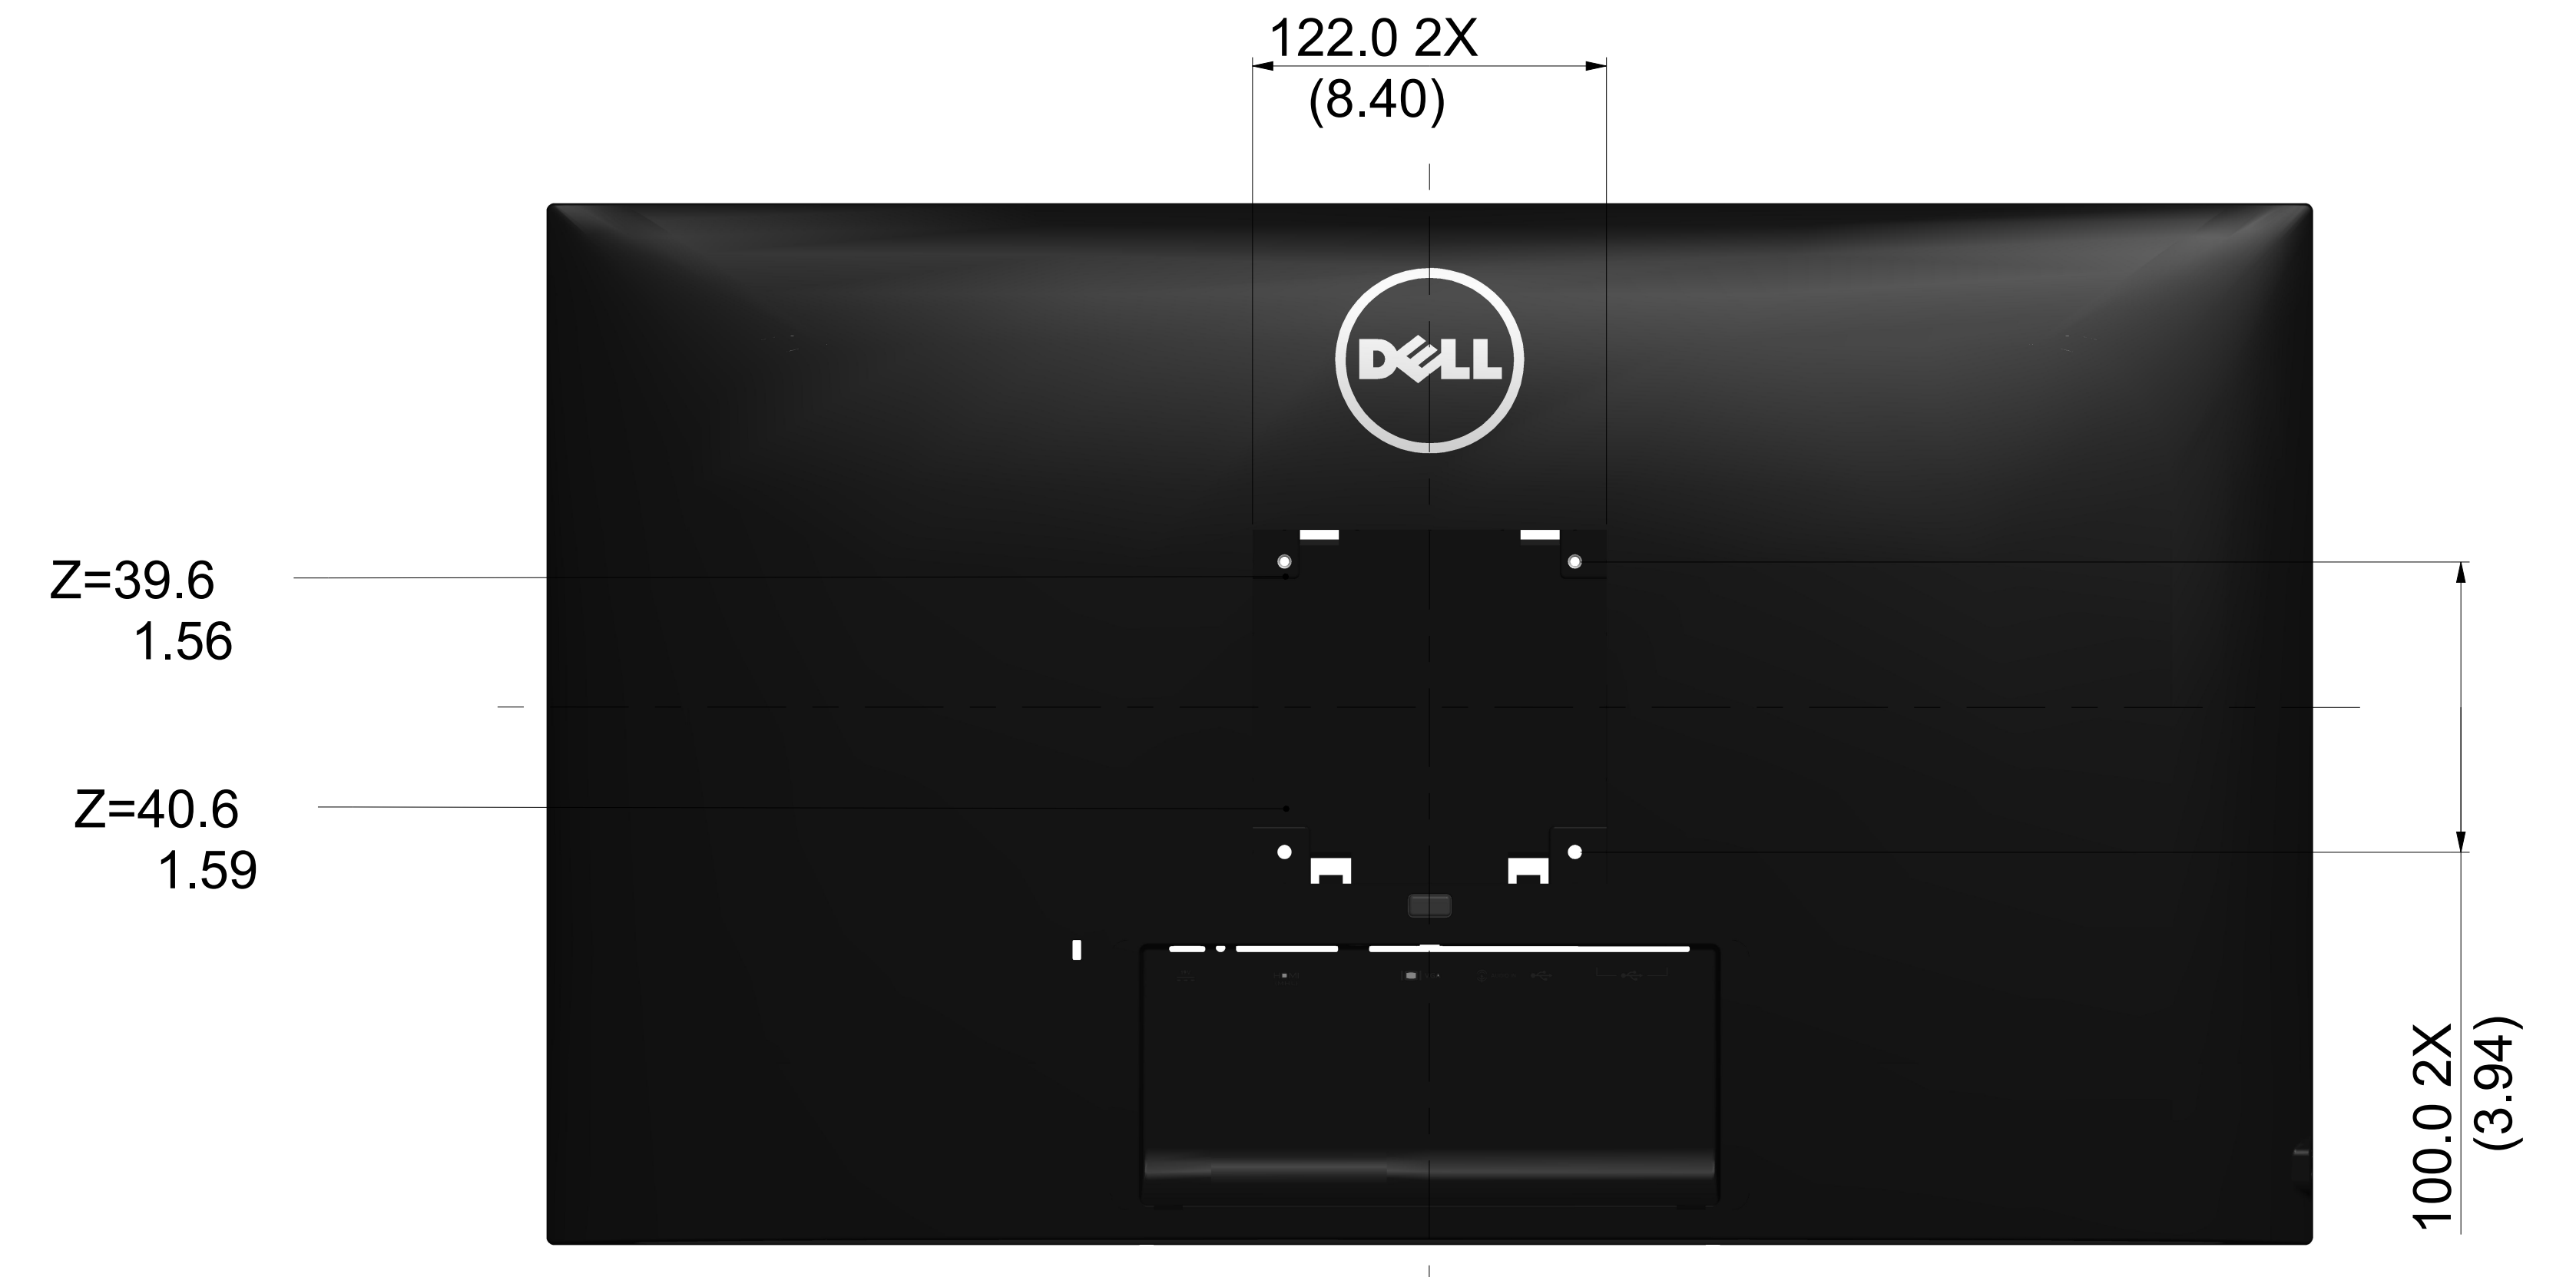

S2715H Outline Dimensions

Nominal Dimensions
Unit:mm(inch)

Tilt

Back view of Monitor without stand